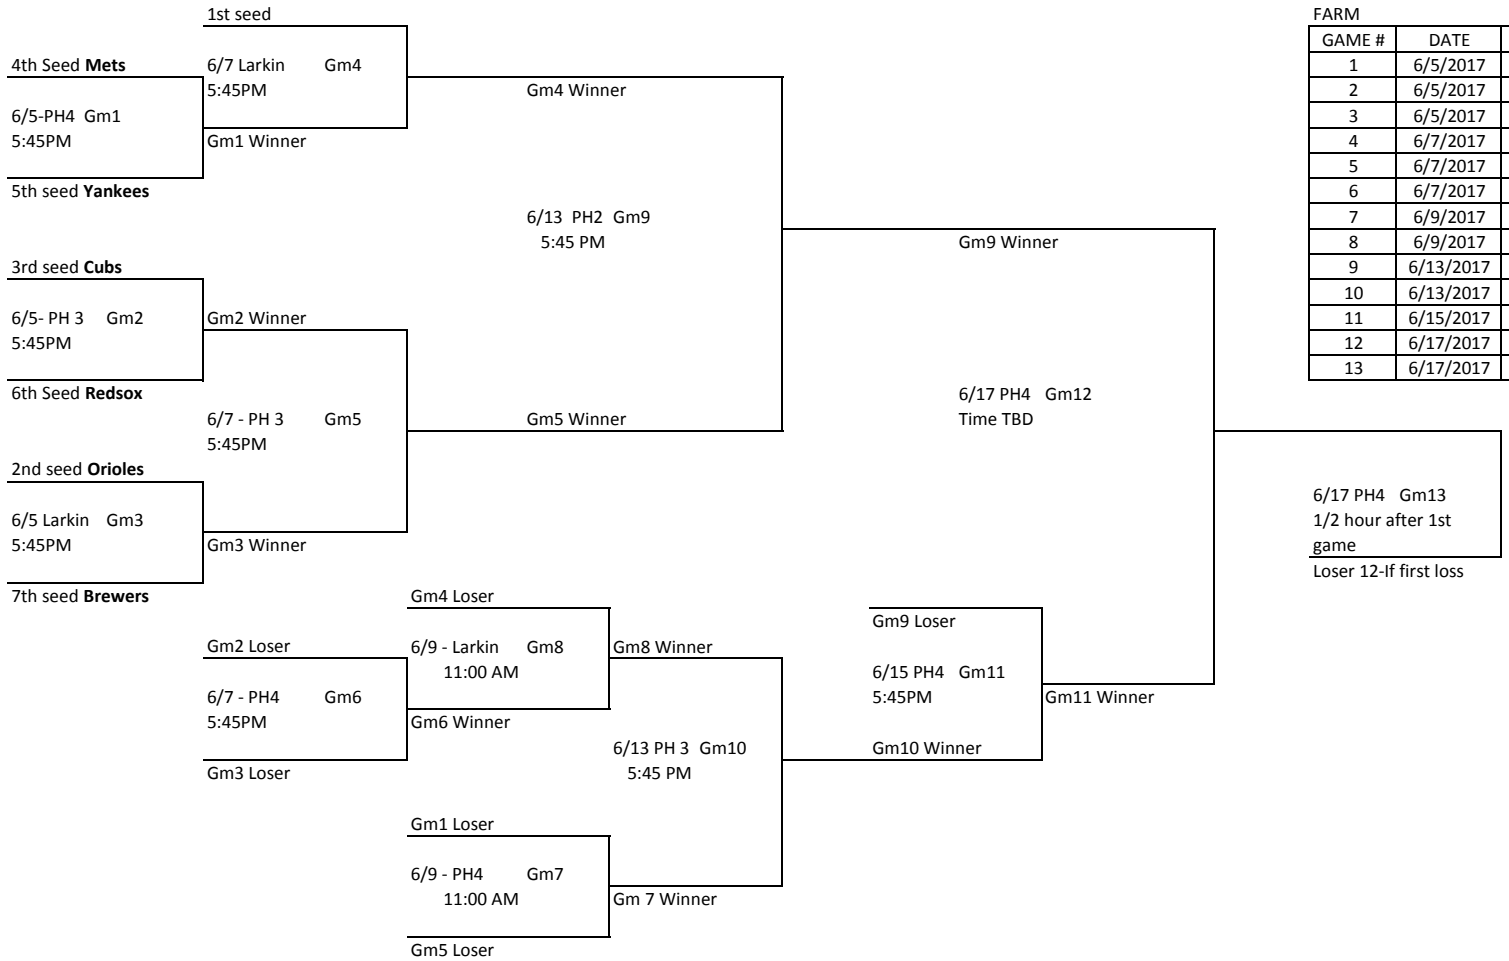

2017 Parent Playoff Bracket

2017 Parent Playoff Bracket

FARM

GAME #	DATE	Day	Field	Winner	Loser
1	6/5/2017	Mon	PH4		
2	6/5/2017	Mon	PH3		
3	6/5/2017	Mon	Larkin		
4	6/7/2017	Wed	Larkin		
5	6/7/2017	Wed	PH3		
6	6/7/2017	Wed	PH4		
7	6/9/2017	Fri	PH4		
8	6/9/2017	Fri	Larkin		
9	6/13/2017	Tue	PH2		
10	6/13/2017	Tue	PH3		
11	6/15/2017	Thu	PH4		
12	6/17/2017	Sat	Ph4		
13	6/17/2017	Sat	PH4		