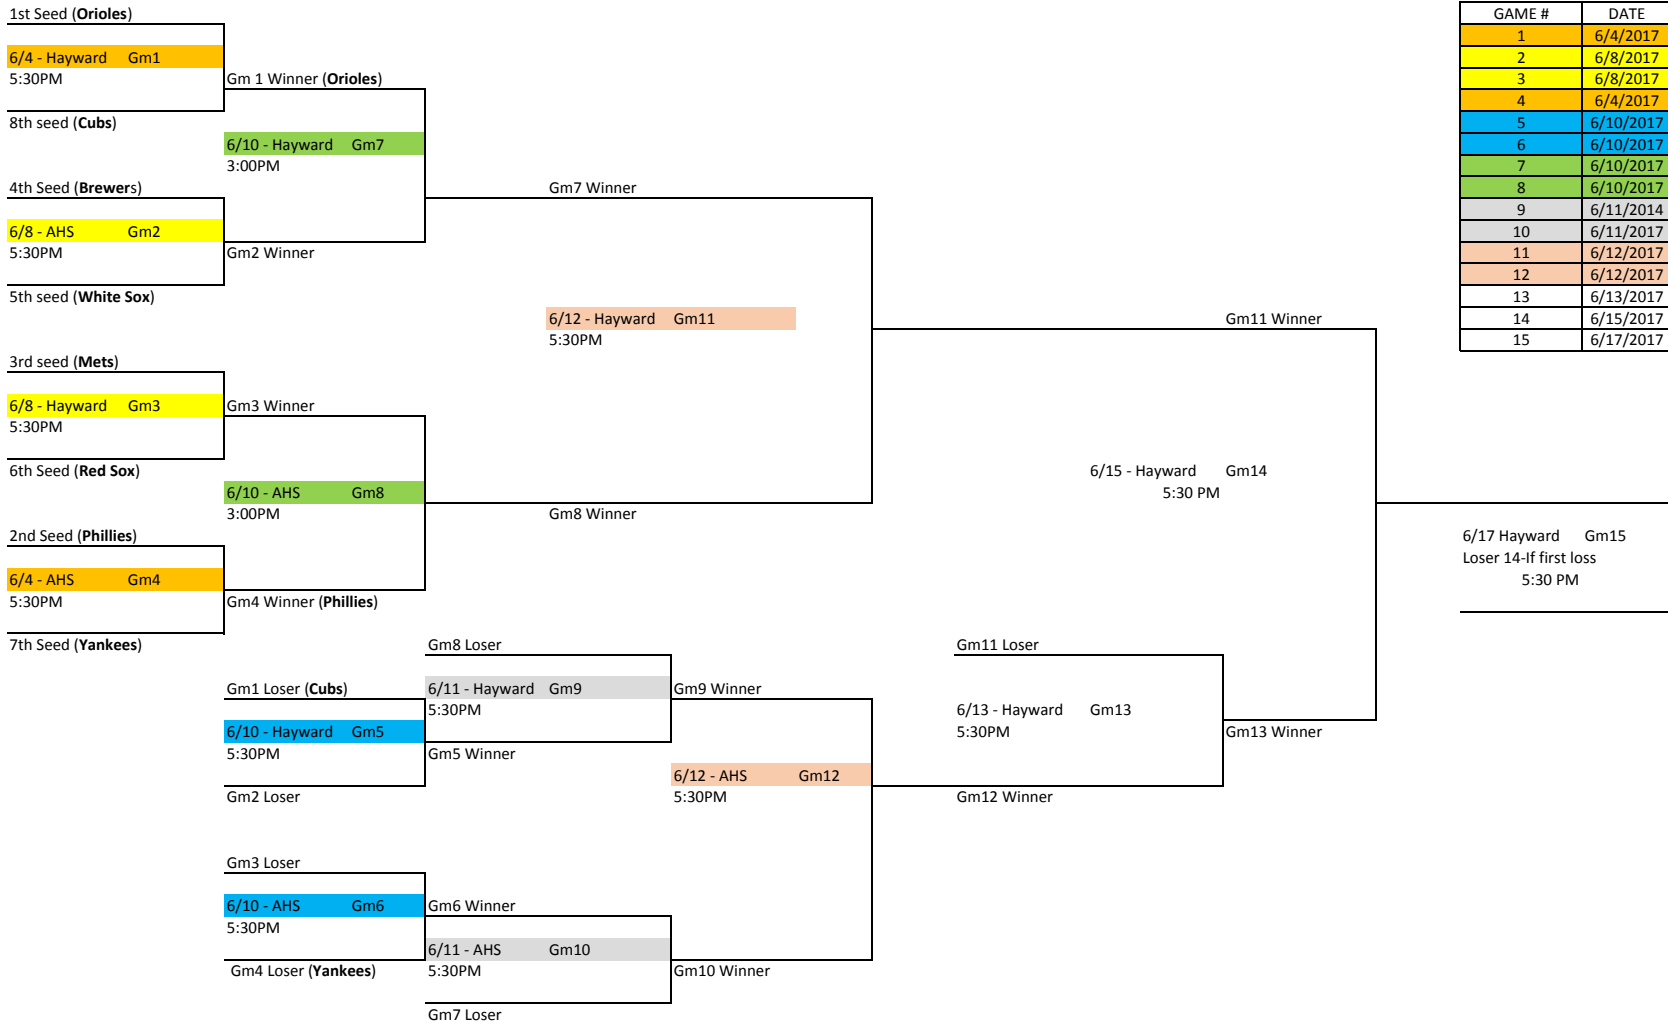

2017 Babe Ruth Playoff Bracket (Updated: 6/7/17)

2017 Babe Ruth Playoff Bracket

GAME #	DATE	Day	FIELD
1	6/4/2017	Sun	Hayward
2	6/8/2017	Thu	AHS
3	6/8/2017	Thu	Hayward
4	6/4/2017	Sun	AHS
5	6/10/2017	Sat	Hayward
6	6/10/2017	Sat	AHS
7	6/10/2017	Sat	Hayward
8	6/10/2017	Sat	AHS
9	6/11/2014	Sun	Hayward
10	6/11/2017	Sun	AHS
11	6/12/2017	Mon	Hayward
12	6/12/2017	Mon	AHS
13	6/13/2017	Tue	Hayward
14	6/15/2017	Thu	Hayward
15	6/17/2017	Sat	Hayward